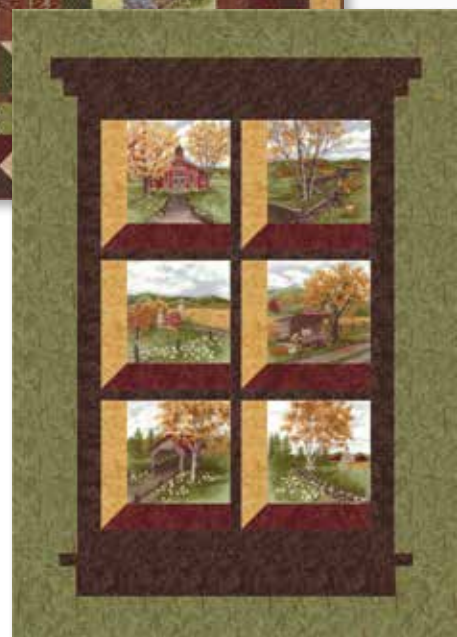

COUNTRY ROAD

by **HOLLY TAYLOR**

It's a bright fall day and the leaves are turning to red and gold. Over the crest of a hill, the steeple of a church comes into view and you make your way into a little town you've not seen before. Covered bridges, stone walls and red barns create a pull to live the country life. Crossing a winding river into rolling hills with farms dotting the landscape, you come to a roadside stand where a young boy is selling vegetables raised on his parents' farm, Sunlight Harvest. After making a purchase, you're on your way, rich in the knowledge that this is where you want to be one day.

AQD 0228 / AQD 0228G
Cobblestones
Size: 60" x 75"
LC Friendly

AQD 0117 / AQD 0117G
Country Roads
Size: 26" x 36"
Uses Panel

Northern Pine

6660 14 *

Earth

6660 21
 Panel measures approx. 24" x 44"
 Each Block measures approx. 6" x 6"
 Reduced to show full repeat.