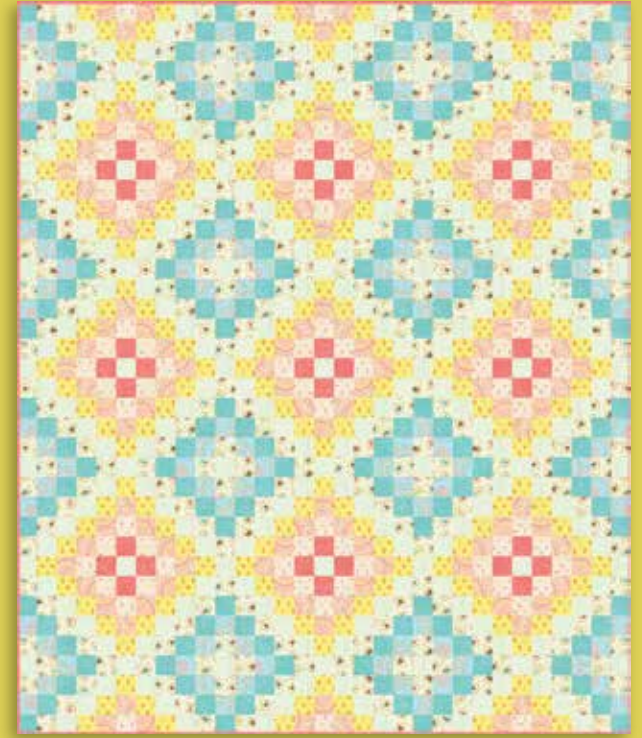

HOME SWEET HOME

STACY IEST HSU

20570 11  
Panel measures 36" x 45"

Inspired by the popular fairytale about a little girl who gets lost in the woods and stumbles upon a charming little cottage, not realizing that belongs to three bears! Goldie is able to make herself comfortable quickly, thanks to Mama and Papa Bear's ability to create such a cozy, welcoming atmosphere, such as the one you can create with this collection.

20575 12

20576 12

20575 13

20577 13

SIH 007 / SIH 007G  
Papa Bear  
Size: 62" x 74"

20570

Asst. 15

Asst. 8

AB

JR

LC

MC

PP

KIT

• 28 Prints • 100% Premium Cotton  
AB's include the 36" x 45" Panel. JR's, LC's, MC's & PP's do not include the Panel.  
JR's, LC's, MC's & PP's include two each of 20574 11, 12, & 15, 20576 11, 12, 21 & 22 and 20577.