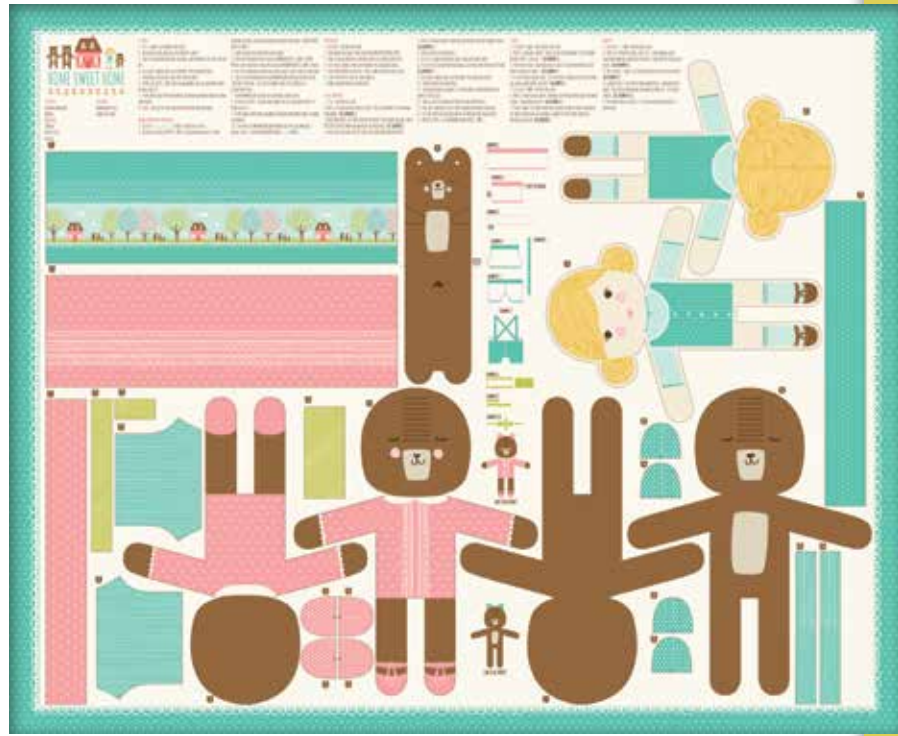

HOME SWEET HOME

STACY IEST HSU

20570 11  
Panel measures 36" x 45"

Inspired by the popular fairytale about a little girl who gets lost in the woods and stumbles upon a charming little cottage, not realizing that belongs to three bears! Goldie is able to make herself comfortable quickly, thanks to Mama and Papa Bear's ability to create such a cozy, welcoming atmosphere, such as the one you can create with this collection.

20572 11

20573 11

20575 11

20574 15

20575 15

20572 15

20573 16

20577 17

# HOME SWEET HOME

STACY IEST HSU

SIH 008 / SIH 008G  
Flowers A Boom  
Size: 88" x 108"

SIH 006 / SIH 006G  
Mama Bear  
Size: 64" x 64"

20572 12

20576 11

20574 12

20573 12

20575 12

20576 12

20575 13

20577 13

SIH 007 / SIH 007G  
Papa Bear  
Size: 62" x 74"

20570

Asst. 15

Asst. 8