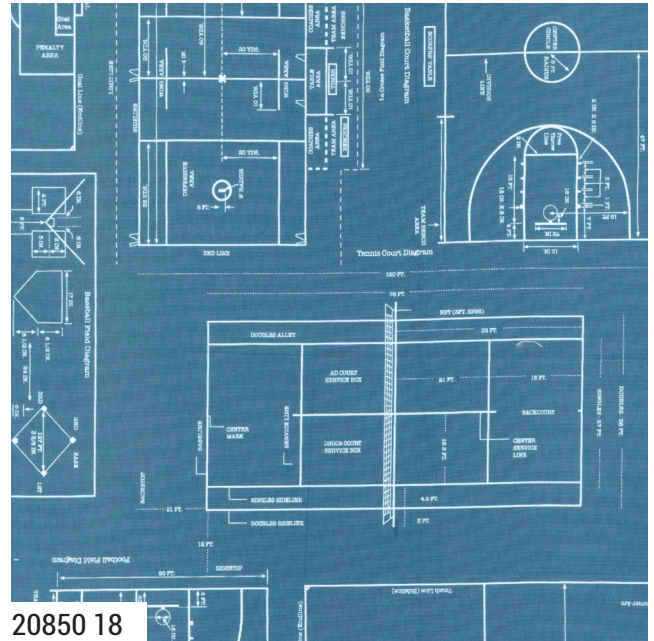

9900 377 LAKE

9900 174 AMERICAN BLUE

Bella Solid Coordinates

20855 17

20851 17

20857 17

20856 18

20850 18

20851 19

20854 18

20855 19

20853 19

20852 19

20850

Asst. 15

Asst. 10

Precuts do not include panels. JRs, LCs, MCs & PPs include 20 skus plus two each of 20850-20857.

Bella Solid Coordinates are not included in assortments or precuts.