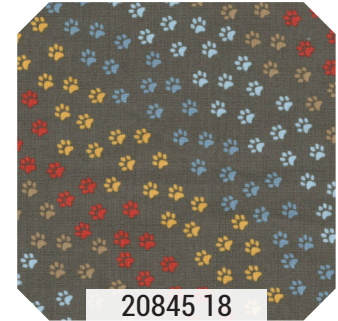

20841 15

9900 318 AFTERNOON

20845 16

20843 16

20840 12

20844 12

Bella Solid Coordinates

20844 17

20843 17

20841 18

20845 17

20844 18

20845 18

20846 11 Doggy Cut & Sew Panel 44" x 36"

DOGGY CUT & SEW PANEL

20840

AUGUST DELIVERY

•22 Prints •100% Premium Cotton
Precuts do not include panels or Bella Coordinates. JRs, LCs, MCs & PPs include two each of 20 skus.