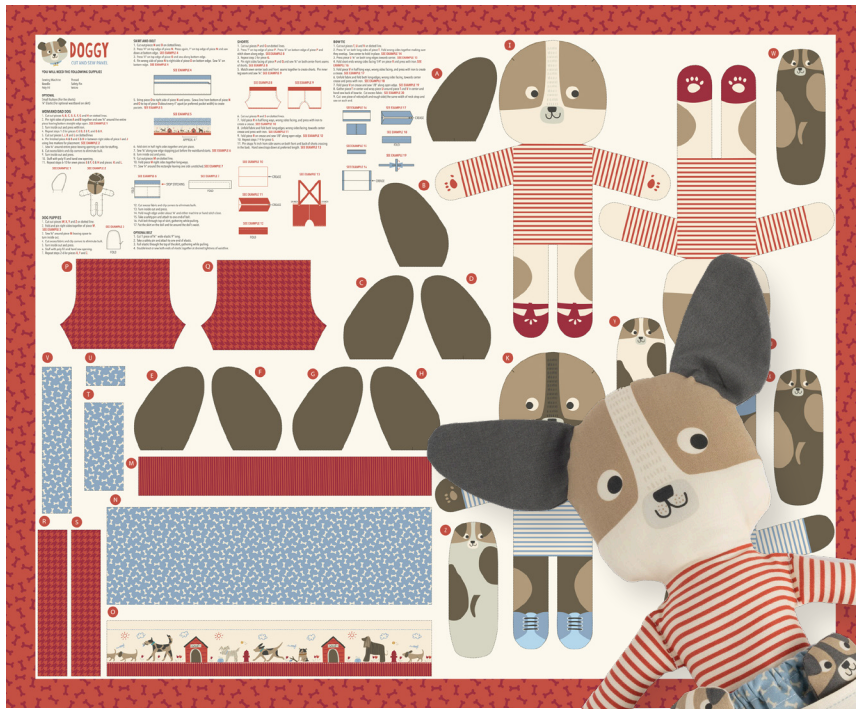

DOG DAZE

STACY IEST HSU

Whether it's walking, snuggling, feeding or playing, we love our dogs and Dog Daze celebrates all the wonders of our canine friend. Playful dog toy prints, whimsical illustrations and sweet novelty prints make this collection come to life. Its classic color combinations are sure to please any dog lover. Three modern and fresh quilt designs help showcase the fun prints in this collection. Also there are two cut and sew panels, a dog family stuffie panel and an activity book. A dog lover's delight, this collection is sure to inspire your next project.

20843 17

20841 18

20845 17

20844 18

20845 18

20846 11 Doggy Cut & Sew Panel 44" x 36"

DOGGY CUT & SEW PANEL

20840

AUGUST DELIVERY

•22 Prints •100% Premium Cotton
Precuts do not include panels or Bella Coordinates. JRs, LCs, MCs & PPs include two each of 20 skus.