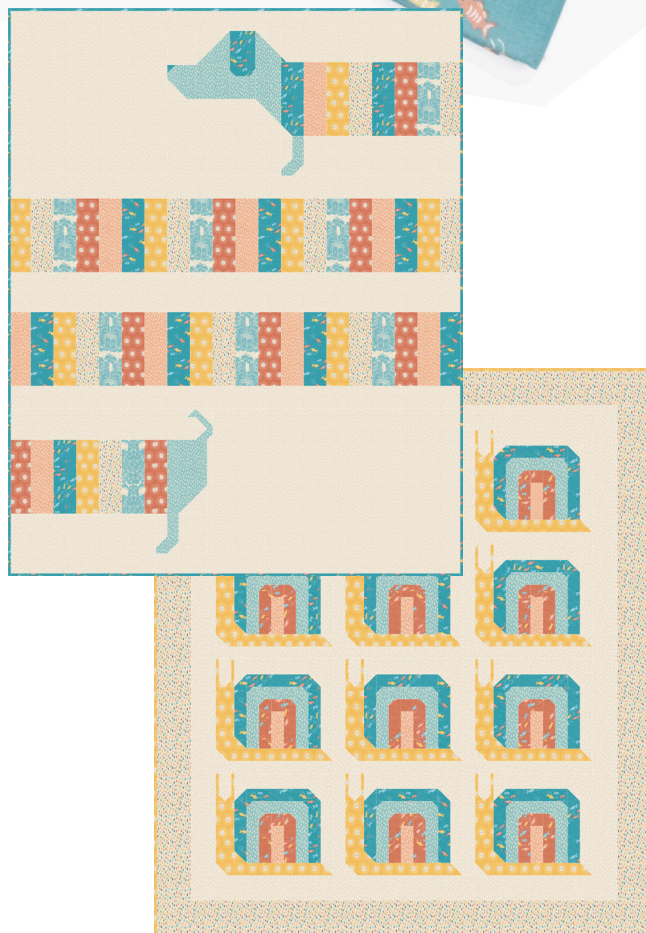

NOAH'S ARK

STACY IEST HSU

And of every living thing of all flesh you shall bring two of every sort into the ark, to keep them alive with you; they shall be male and female.

Genesis 6:19

Rainbows, sunshine and animals of every kind inspired our latest collection, **Noah's Ark**. Perfect for any nursery or child's room, this collection celebrates the religious story of Noah and his ark with whimsical animal and novelty prints in a modern colorway. To really celebrate this collection's theme, there are two panels, an ark with Noah, wife and animals and a modern interactive book with fun animal artwork. Noah's Ark is sure to win the hearts of your little ones.

SIH 091 Baby All Wrapped Up 40" x 50"

SIH 094 Lil' Snail 40" x 46"

SIH 092 Baby Riding Blocks 40" x 50"

SIH 093 Baby Sheep Parade 40" x 47"

ANIMAL BOOK PANEL

20877 11 Panel Size: 36" x 60"

20876 11 Panel Size: 36" x 60"

CUT & SEW PANEL

NOAH'S ARK
STACY IEST HSU

NOAH'S ARK  STACY IEST HSU

9900 285 UNBLEACHED

20870 11

20874 11

20875 21

20875 11

•22 Prints •100% Premium Cotton

Precuts do not include panels. JRs, LCs, MCs & PPs include two each of 20 skus.

Bella Solid Coordinates are not included in assortments & precuts.

9900 83 GRAY

9900 318 AFTERNOON