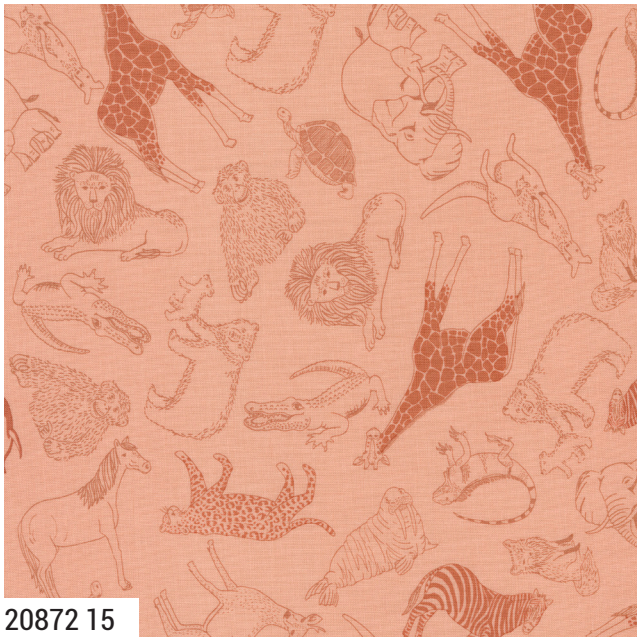

NOAH'S ARK STACY IEST HSU

20873 14

20870

Asst. 15

Asst. 10

AB

DR

JR

LC

MC

PP

JANUARY DELIVERY

•22 Prints •100% Premium Cotton

Precuts do not include panels. JRs, LCs, MCs & PPs include two each of 20 skus.

Bella Solid Coordinates are not included in assortments & precuts.

9900 83 GRAY

9900 318 AFTERNOON

9900 78 PEACH

Bella Solid Coordinates