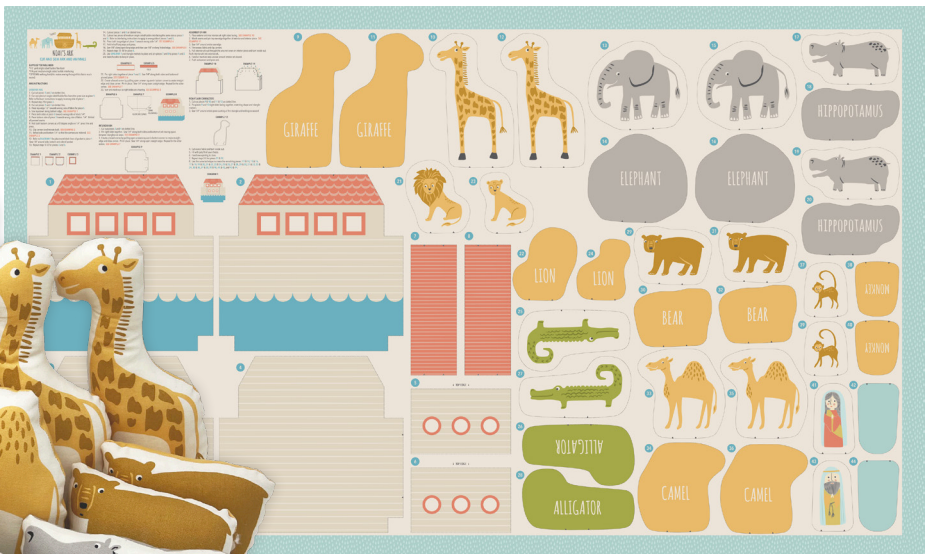

NOAH'S ARK

STACY IEST HSU

And of every living thing of all flesh you shall bring two of every sort into the ark, to keep them alive with you; they shall be male and female.

Genesis 6:19

Rainbows, sunshine and animals of every kind inspired our latest collection, **Noah's Ark**. Perfect for any nursery or child's room, this collection celebrates the religious story of Noah and his ark with whimsical animal and novelty prints in a modern colorway. To really celebrate this collection's theme, there are two panels, an ark with Noah, wife and animals and a modern interactive book with fun animal artwork. Noah's Ark is sure to win the hearts of your little ones.

SIH 091 Baby All Wrapped Up 40" x 50"

SIH 094 Lil' Snail 40" x 46"

SIH 092 Baby Riding Blocks 40" x 50"

SIH 093 Baby Sheep Parade 40" x 47"

ANIMAL BOOK PANEL

20877 11 Panel Size: 36" x 60"

20876 11 Panel Size: 36" x 60"

CUT & SEW PANEL

NOAH'S ARK
STACY IEST HSU

NOAH'S ARK  STACY IEST HSU

9900 285 UNBLEACHED

20870 11

20874 11

20875 21

20875 11