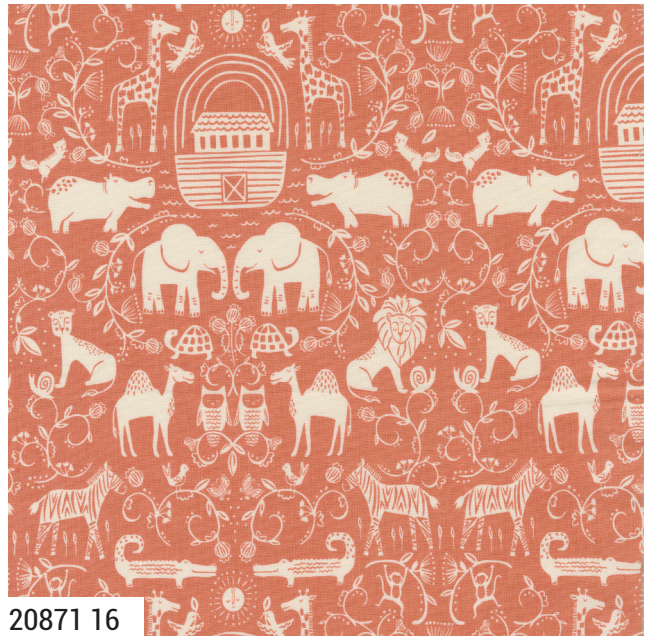

NOAH'S ARK STACY IEST HSU

20872 14

20870

Asst. 15

Asst. 10

AB

DR

JR

LC

MC

PP

JANUARY DELIVERY

•22 Prints •100% Premium Cotton

Precuts do not include panels. JRs, LCs, MCs & PPs include two each of 20 skus.

Bella Solid Coordinates are not included in assortments & precuts.

9900 83 GRAY

9900 318 AFTERNOON

9900 78 PEACH

Bella Solid Coordinates