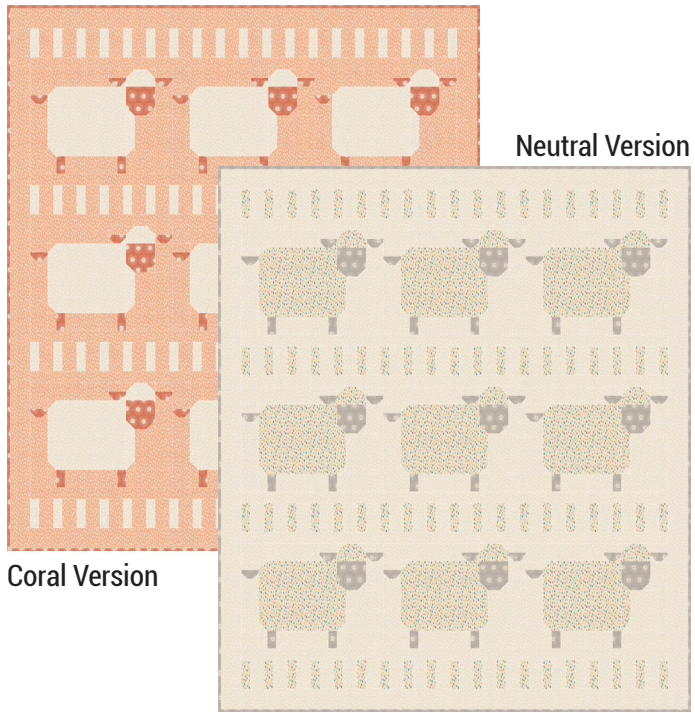

NOAH'S ARK

STACY IEST HSU

And of every living thing of all flesh you shall bring two of every sort into the ark, to keep them alive with you; they shall be male and female.

Genesis 6:19

Rainbows, sunshine and animals of every kind inspired our latest collection, **Noah's Ark**. Perfect for any nursery or child's room, this collection celebrates the religious story of Noah and his ark with whimsical animal and novelty prints in a modern colorway. To really celebrate this collection's theme, there are two panels, an ark with Noah, wife and animals and a modern interactive book with fun animal artwork. Noah's Ark is sure to win the hearts of your little ones.

SIH 091 Baby All Wrapped Up 40" x 50"

SIH 094 Lil' Snail 40" x 46"

SIH 092 Baby Riding Blocks 40" x 50"

SIH 093 Baby Sheep Parade 40" x 47"

ANIMAL BOOK PANEL

20877 11 Panel Size: 36" x 60"

20876 11 Panel Size: 36" x 60"

CUT & SEW PANEL

NOAH'S ARK
STACY IEST HSU

NOAH'S ARK  STACY IEST HSU

9900 285 UNBLEACHED

20870 11

20874 11

20875 21

20875 11

•22 Prints •100% Premium Cotton

Precuts do not include panels. JRs, LCs, MCs & PPs include two each of 20 skus.

Bella Solid Coordinates are not included in assortments & precuts.

9900 83 GRAY

9900 318 AFTERNOON