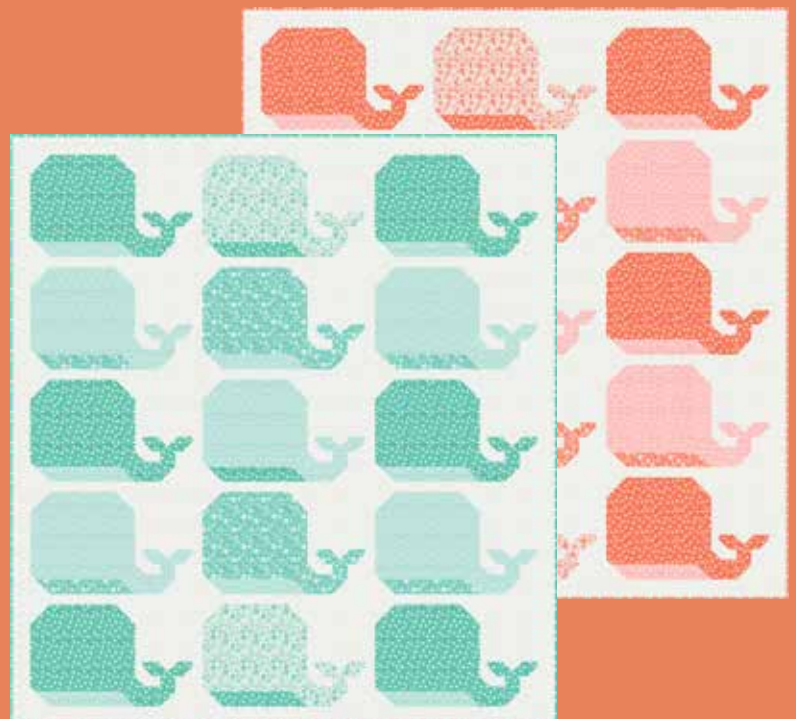

STACY IEST HSU
 STACY IEST HSU
 The Sea & Me

Patterns by Stacy Iest Hsu

SIH 068 Lil Whale Coral
 54" x 59"

SIH 064 Sea Sampler
 57" x 67"

SIH 068 Lil Whale Blue
 54" x 59"

The Sea and Me celebrates mermaids and underwater creatures with a sophisticated take on the many mythical beings living in the beautiful sea. Water sprites and schools of fish swim alongside ocean botanicals to evoke the movement and serenity of the deep blue sea. Soft colors of coral, green and aqua create an ethereal and breezy feel akin to the wash of a gentle surf. Five quilt designs capture the essence of the collection.

There are two sure-to-please panels for The Sea and Me - a trio of mermaids are accompanied by their little sea-creature buddies, and a fabric book filled with underwater creatures and humor. Both make a great addition to any child's toy collection.

The Sea & Me STACY IEST HSU

Doll Project Panel

100% Cotton • Panel size is approx. 36" x 60"
Makes an 3 17" dolls with accessories

20791 11

moda FABRICS + SUPPLIES®

JANUARY DELIVERY

modafabrics.com 29

The Sea & Me STACY IEST HSU

•32 Prints •100% Premium Cotton
Precuts do not include the panels. JR's, LC's, MC's & PP's include 30 skus plus two each of 20797 and 20798.

modafabrics.com 31

RUBY ICE
9900 169

SEAGLASS
9900 378

CHARTREUSE
9900 188