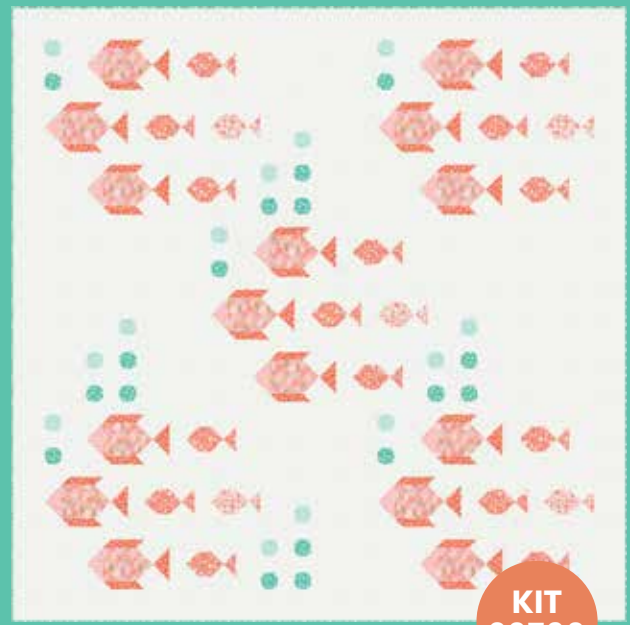

SIH 065 Deep Blue Sea
74" x 74"