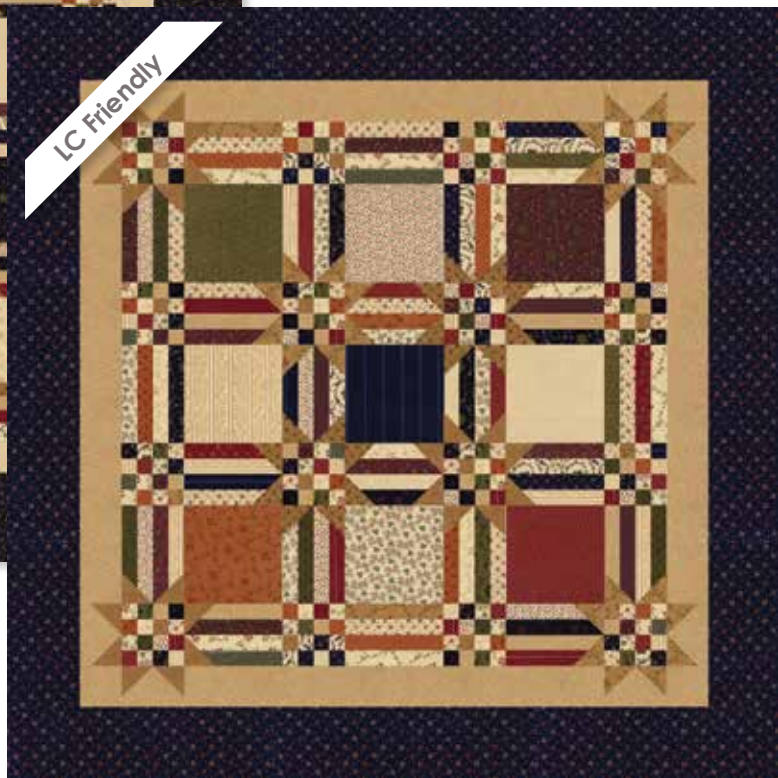

KT 18125 / KT 18125G
Crossroads
Size: 76" x 76"