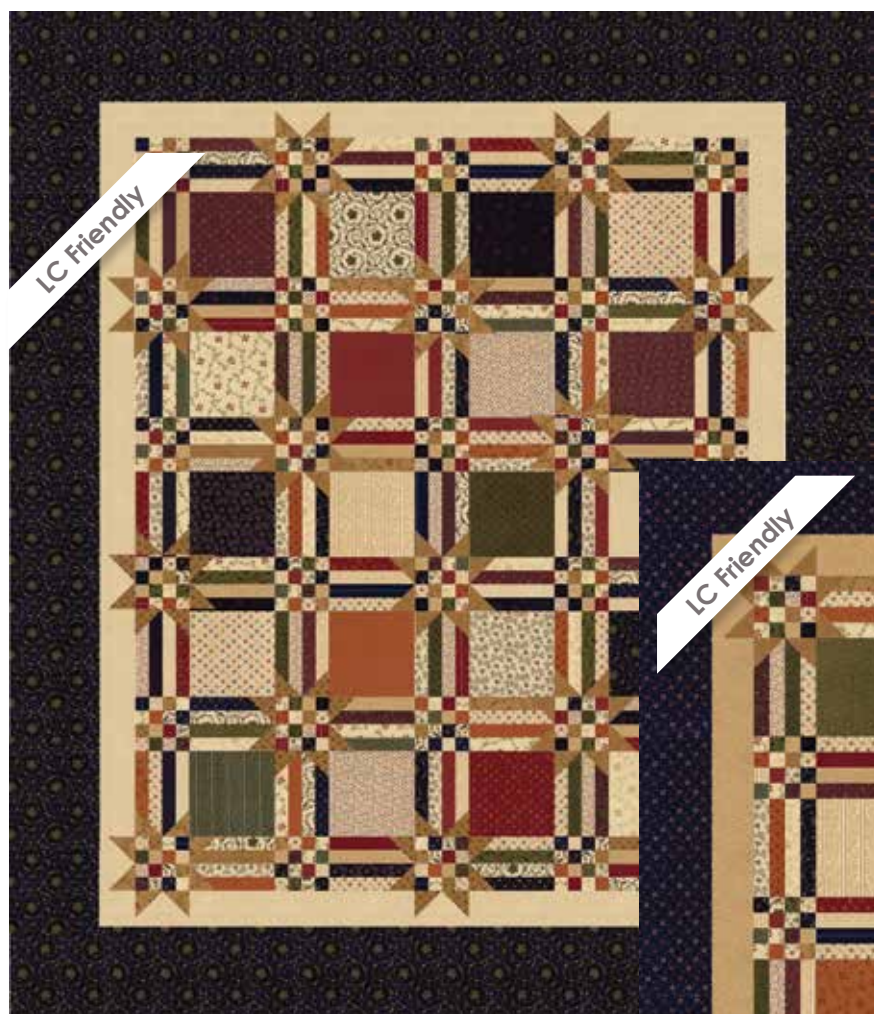

Country Road Flannel Kansas Troubles Quilters

Imagine a picture perfect spring day... you're having a picnic with your grankids in the yard, or maybe you're lying on the grass watching the 4th of July fireworks under the stars. Can you see yourself sitting by a crackling fire roasting marshmallows in October? Or sipping cocoa curled up in your favorite chair admiring the Christmas tree lights? We have a quilt for that!

Our Flannel Days, Starry Nights quilts are designed to go together quickly and enjoy throughout the year. Choose a light-weight throw – sans batting – layered with our wide flannel backing for spring or summer. Add cotton batting for a cuddly quilt when the weather gets a little colder in fall and winter. We have the perfect star for any season. A flannel Layer Cake can be the starting point to create lap or bed-size quilt with Crossroads and Rambling Road. Simple, strippy construction equals quick results for soft and cozy quilts for your home.

KT 18125 / KT 18125G
Crossroads
Size: 96" x 111"

Patterns shown here from
booklet *Country Roads*

KT 18125 / KT 18125G
Crossroads
Size: 76" x 76"

Patterns shown here from booklet Country Roads

KT 18125 / KT 18125G
Rambling Road
Size: 110" x 118"

KT 18125 / KT 18125G
Rambling Road
Size: 70" x 86"

Country Road Flannel Kansas Troubles Quilters

All patterns shown here from booklet *Flannel Days, Starry Nights*

- 1. **KT 18126 / KT 18126G**
Wintery Nights
Size: 64"x 76"
- 2. **KT 18126 / KT 18126G**
Spring Morning
Size: 64"x 76"
- 3. **KT 18126 / KT 18126G**
Summer Nights
Size: 64"x 76"