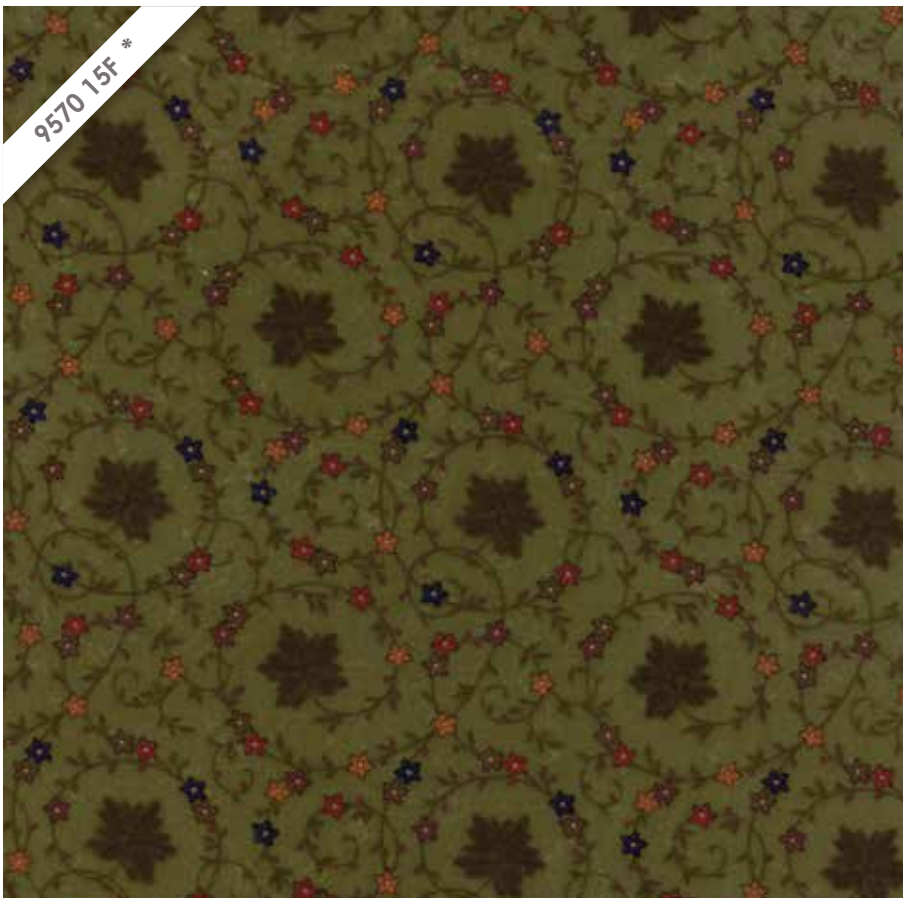

Our Flannel Days, Starry Nights quilts are designed to go together quickly and enjoy throughout the year. Choose a light-weight throw – sans batting – layered with our wide flannel backing for spring or summer. Add cotton batting for a cuddly quilt when the weather gets a little colder in fall and winter. We have the perfect star for any season. A flannel Layer Cake can be the starting point to create lap or bed-size quilt with Crossroads and Rambling Road. Simple, strippy construction equals quick results for soft and cozy quilts for your home.

KT 18125 / KT 18125G
Rambling Road
Size: 70" x 86"

Country Road Flannel Kansas Troubles Quilters

All patterns shown here from booklet *Flannel Days, Starry Nights*

- 1. **KT 18126 / KT 18126G**
Wintery Nights
Size: 64"x 76"
- 2. **KT 18126 / KT 18126G**
Spring Morning
Size: 64"x 76"
- 3. **KT 18126 / KT 18126G**
Summer Nights
Size: 64"x 76"

KT 18126 / KT 18126G
 Autumn Day Star
 Size: 64"x 80"

Patterns shown here from
 booklet *Flannel Days, Starry Nights*

KT 18126 / KT 18126G
 Christmas Eve Star
 Size: 64"x 80"

108" QUILT BACKS

9570

Asst. 15F