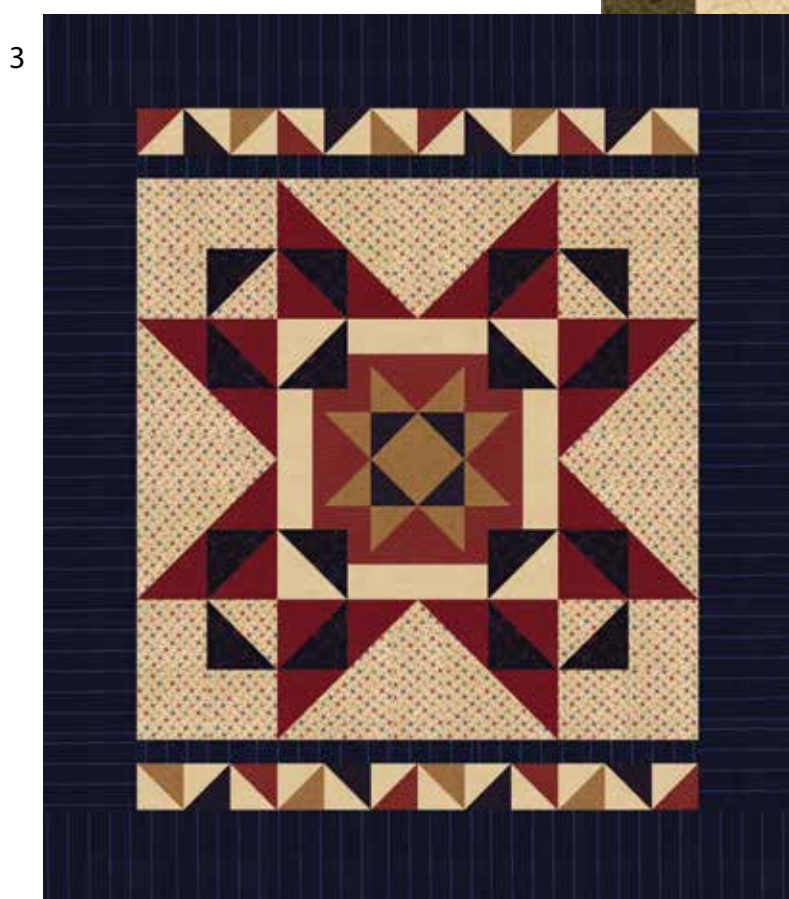

Our Flannel Days, Starry Nights quilts are designed to go together quickly and enjoy throughout the year. Choose a light-weight throw – sans batting – layered with our wide flannel backing for spring or summer. Add cotton batting for a cuddly quilt when the weather gets a little colder in fall and winter. We have the perfect star for any season. A flannel Layer Cake can be the starting point to create lap or bed-size quilt with Crossroads and Rambling Road. Simple, strippy construction equals quick results for soft and cozy quilts for your home.

KT 18125 / KT 18125G
Crossroads
Size: 96" x 111"

Patterns shown here from
booklet *Country Roads*

KT 18125 / KT 18125G
Crossroads
Size: 76" x 76"

Patterns shown here from booklet Country Roads

KT 18125 / KT 18125G
Rambling Road
Size: 110" x 118"

KT 18125 / KT 18125G
Rambling Road
Size: 70" x 86"

Country Road Flannel Kansas Troubles Quilters

All patterns shown here from booklet *Flannel Days, Starry Nights*

- 1. **KT 18126 / KT 18126G**
Wintery Nights
Size: 64"x 76"
- 2. **KT 18126 / KT 18126G**
Spring Morning
Size: 64"x 76"
- 3. **KT 18126 / KT 18126G**
Summer Nights
Size: 64"x 76"

KT 18126 / KT 18126G
 Autumn Day Star
 Size: 64"x 80"

Patterns shown here from
 booklet *Flannel Days, Starry Nights*

KT 18126 / KT 18126G
 Christmas Eve Star
 Size: 64"x 80"

108" QUILT BACKS

9570

Asst. 15F